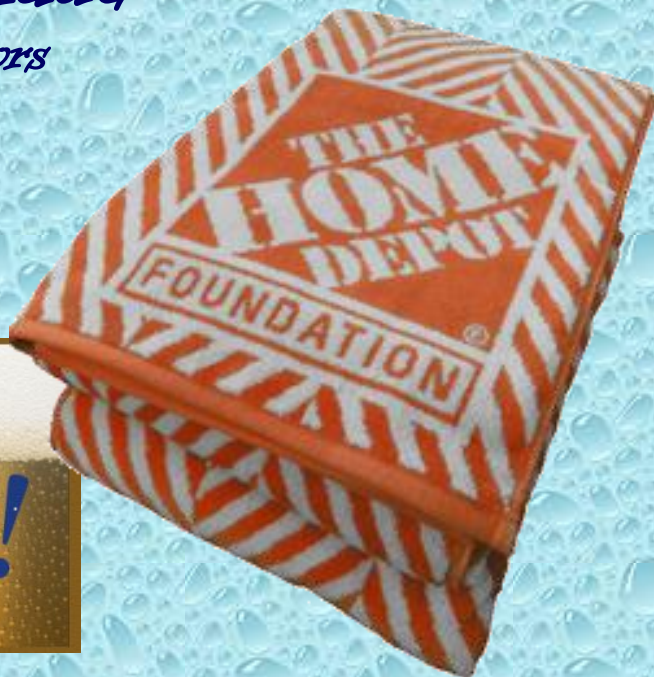

# Beach Towels USA Made

48 Piece Minimum for Custom Colors

## Color Chart by PMS Numbers

NATURAL/SCOUR	KELLY GREEN 3298	FRENCH BLUE 285	DARK RED 202	GOLD 123
WHITE	LIGHT LIME 375	EGGPLANT 2767	GARNET 187	SOFT PINK 1895
YELLOW 12	DARK LIME 362	CURRANT 195	BRONZE 730	TEAL 325
SLATE 648	LIGHT BLUE 283	PINK 238	CHAMPAGNE 466	ORANGE 21
OCEAN BLUE 304	CREAM 4545	RED 185	EARTH 451	LIGHT ORANGE 1575
AQUA 3125	COPPER 1525	LIGHT PURPLE 265	TAUPE 1545	PRAIRIE GREEN 577
OLD GOLD 143	DARK ORANGE 167	LIGHT PINK 203	ROYAL 287	DARK GREY 431
TAN 465	RUSTY 1535	NAVY BLUE 289	NEW GOLD 1245	
ESPRESSO 411	PURPLE 266	BLACK 289	SILVER 427	
DARK GREEN 3435	HUNTER GREEN 357	BURGUNDY 209	PROCESS BLUE 3005	

Our custom heavyweight jacquard woven beach towels are 100% cotton and feature your logo or design woven directly into the fabric. USA Made.

Item#/Size	lbs/doz	Description	48	200	600+(2RS)	Velour Add
BCH3460 34 x 60	21.0	Beach Towel	36.67	33.33	29.23	1.10
BCH3466 34 x 66	23.0	Beach Towel	39.16	35.83	31.54	1.10
BCH3470 34 x 70	24.5	Beach Towel	41.67	38.33	33.85	1.10
Item#/Size	lbs/doz	Description	48	200	600+(2RS)	Velour Add
BCH3060 30 x 60	18.5	Beach Towel	33.16	30.17	26.61	1.10
BCH3066 30 x 66	20.5	Beach Towel	35.33	32.33	28.61	1.10
BCH3070 30 x 70	21.7	Beach Towel	37.50	34.50	30.62	1.10