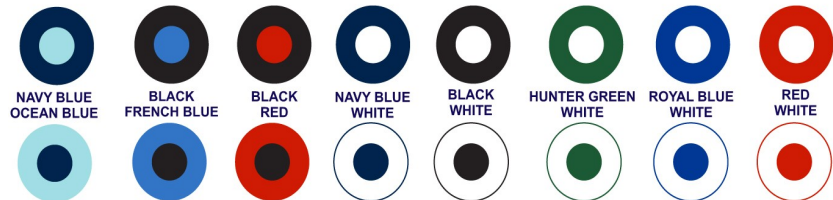

Our heavyweight Jacquard woven terry towels are 100% cotton USA made.  
 Shearing optional for that luxurious velour feel.

**CUSTOM COLOR CHART**

COLOR CHART WITH PMS COLOR NO.		
SCOUR		PINK 226
BLEACH		RED 185
YELLOW	12	LIGHT PURPLE 265
SLATE	648	LIGHT PINK 224
OCEAN BLUE	304	NAVY BLUE 289
AQUA	3125	BLACK
OLD GOLD	804	BURGUNDY 209
TAN	7510	DARK RED 202
ESPRESSO	411	GARNET 187
DARK GREEN	3435	LIGHT RED 172
KELLY GREEN	3298	CHAMPAGNE 2323
LIGHT LIME	375	EARTH 873
DARK LIME	362	TAUPE 1545
LIGHT BLUE	283	ROYAL BLUE 287
CREAM	4545	NEW GOLD 1245
COPPER	1525	SILVER 427
DARK ORANGE	167	PROCESS BLUE 3005
DARK GREY	431	GOLD 123
PURPLE	266	SOFT PINK 1895
HUNTER GREEN	357	TEAL 325
FRENCH BLUE	285	ORANGE 21
LIGHT ORANGE	1575	PRAIRIE GREEN 5773
NEW		BAHA BLUE 313

**STANDARD COLOR CHART**

Colors listed below are standard colors and combinations cannot be changed.

Standard Colors for 16" Golf & 30" Beach Loom

Standard Colors for 34" Beach Loom

**ACCESSORIES & UPGRADES**