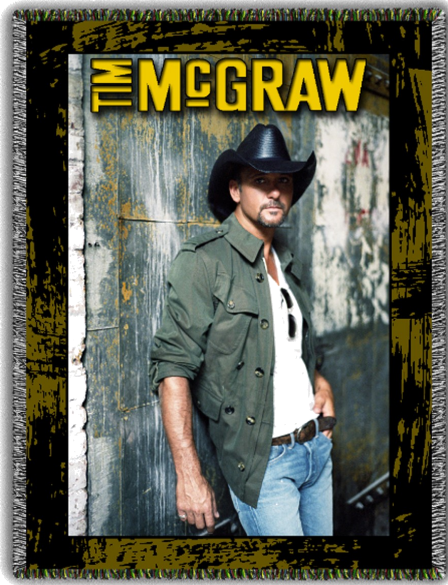

**OWEN GROUP  
WOVENS  
2024**

**YOUR PREMIER SUPPLIER FOR CUSTOM WOVEN PRODUCTS  
USA MADE**

Our USA made **TAPESTRY THROWS** are beautifully designed, combining the rich color and detail of fine tapestry and the softness of 100% cotton. Our weaving process creates a unique depth and texture which make our throws heirloom quality keepsakes and the perfect choice for full color designs.

## Photo Throws

Capture your most cherished memories on our luxurious 100% cotton full color tapestry photo throws. Your design is woven directly into the fabric and will last for many wonderful years to come.  
For the discriminating buyer interested in top of the line quality, our photo throw stands out in terms of density, color vibrancy, resolution and flesh tone matching. No Minimum