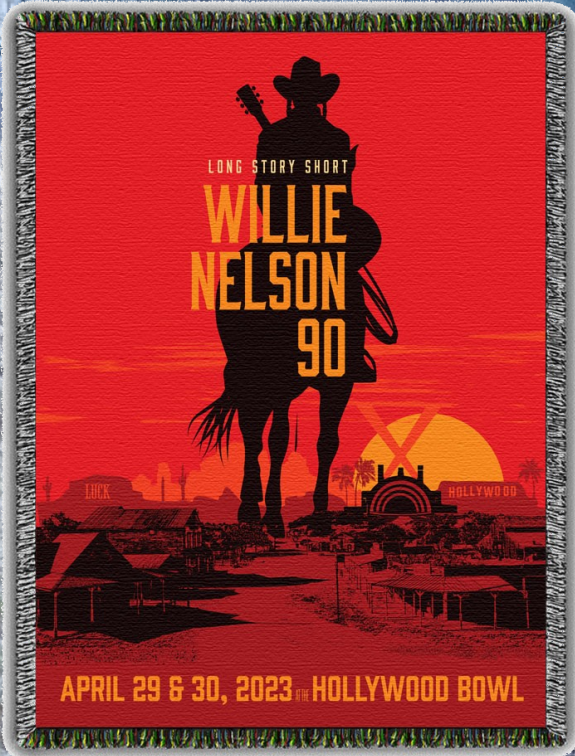

**OWEN GROUP  
WOVENS  
2024**

**YOUR PREMIER SUPPLIER FOR CUSTOM WOVEN PRODUCTS  
USA MADE**

Our USA made **TAPESTRY THROWS** are beautifully designed, combining the rich color and detail of fine tapestry and the softness of 100% cotton. Our weaving process creates a unique depth and texture which make our throws heirloom quality keepsakes and the perfect choice for full color designs.

## Photo Throws

Capture your most cherished memories on our luxurious 100% cotton full color tapestry photo throws. Your design is woven directly into the fabric and will last for many wonderful years to come.  
For the discriminating buyer interested in top of the line quality, our photo throw stands out in terms of density, color vibrancy, resolution and flesh tone matching. No Minimum