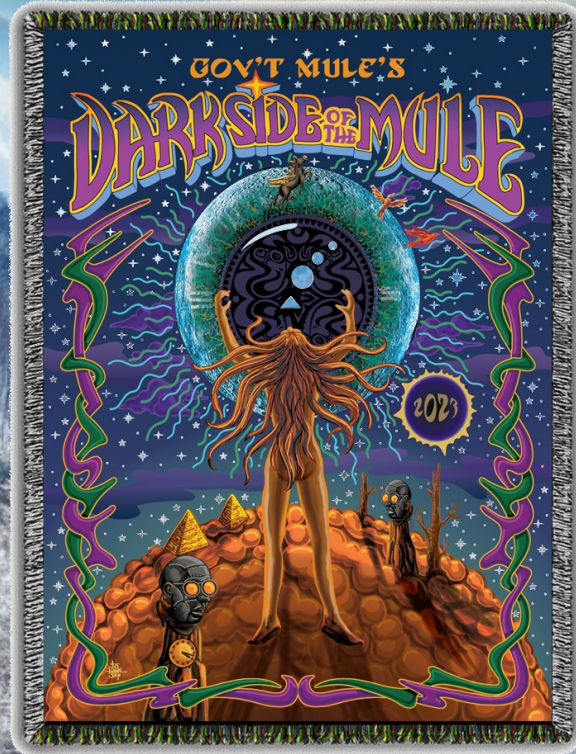

**OWEN GROUP  
WOVENS  
2024**

**YOUR PREMIER SUPPLIER FOR CUSTOM WOVEN PRODUCTS  
USA MADE**

Our USA made **TAPESTRY THROWS** are beautifully designed, combining the rich color and detail of fine tapestry and the softness of 100% cotton. Our weaving process creates a unique depth and texture which make our throws heirloom quality keepsakes and the perfect choice for full color designs.

## Photo Throws

Capture your most cherished memories on our luxurious 100% cotton full color tapestry photo throws. Your design is woven directly into the fabric and will last for many wonderful years to come.  
For the discriminating buyer interested in top of the line quality, our photo throw stands out in terms of density, color vibrancy, resolution and flesh tone matching. No Minimum